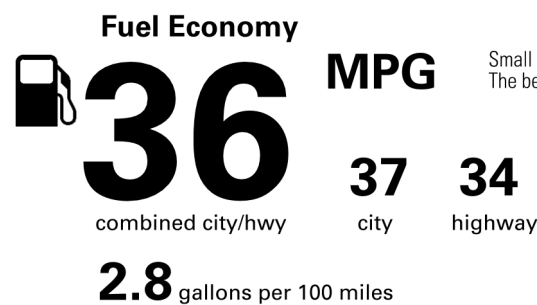

Not Original - Copy

Created on 2026-06-20 13:22:20 (UTC)

EPA DOT Fuel Economy and Environment

Gasoline Vehicle

You spend \$250
 more in fuel costs over 5 years compared to the average new vehicle.

Annual fuel COST
\$1,750