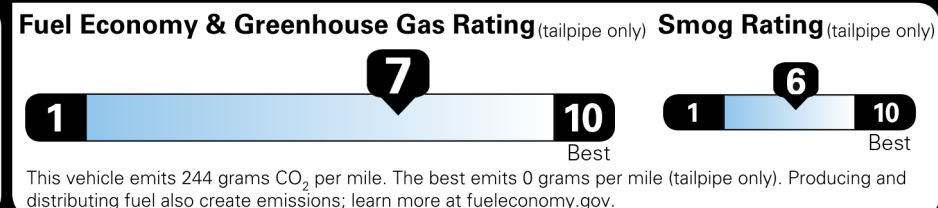

Not Original - Copy

Created on 2026-06-20 13:22:20 (UTC)

EPA DOT Fuel Economy and Environment

Gasoline Vehicle

You spend \$250
 more in fuel costs over 5 years compared to the average new vehicle.

Annual fuel COST
\$1,750