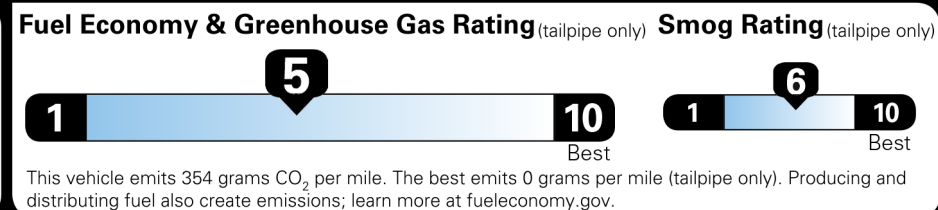

EPA DOT Fuel Economy and Environment

Gasoline Vehicle

Fuel Economy
25 MPG
combined city/hwy
4.0 gallons per 100 miles

Small SUVs range from 14 to 125 MPG. The best vehicle rates 146 MPGe.

You spend $4,000
more in fuel costs over 5 years compared to the average new vehicle.

Annual fuel cost $2,500